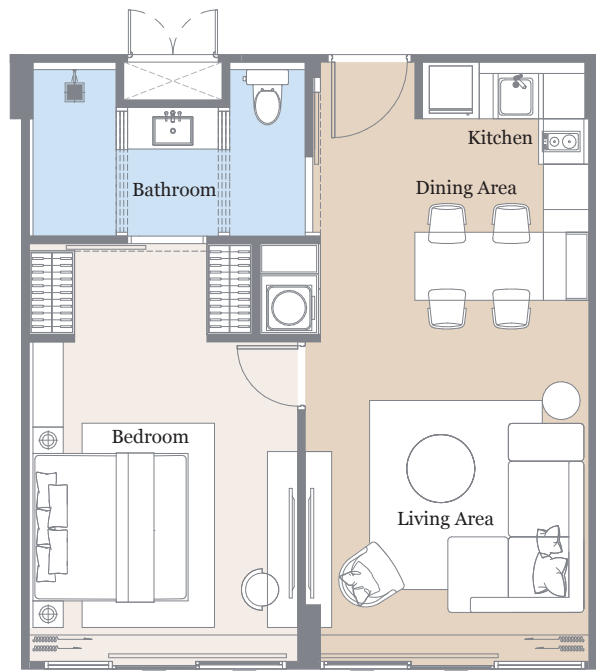

Internal area : 57 m²
Total area : 57 m²

 1-bedroom
 1-bathroom

 Living area + Dining area

RESIDENCES AT
GARRYA
Phuket

FLOOR PLAN TYPE G (MIRROR)

Internal area : 57 m²
Total area : 57 m²

 1-bedroom
 1-bathroom

 Living area + Dining area

RESIDENCES AT
GARRYA
Phuket

FLOOR PLAN
TYPE H

Internal area : 58 m²
Total area : 58 m²

 1-bedroom
 1-bathroom

 Living area + Dining area