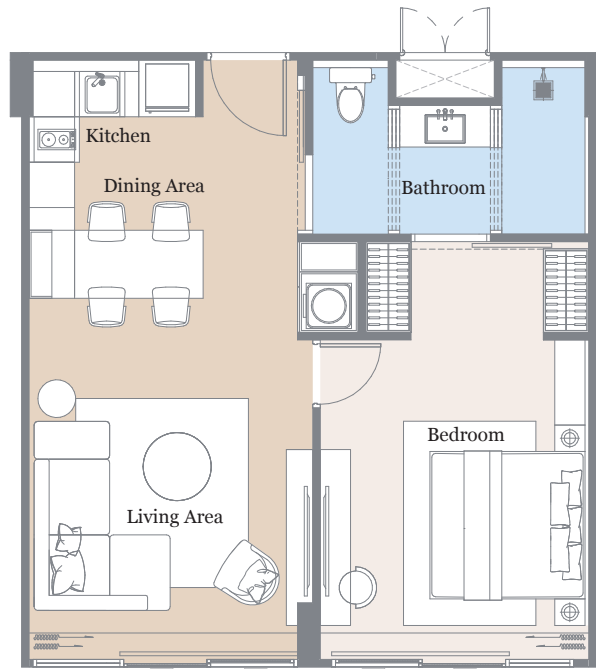

Internal area : 57 m²
Total area : 57 m²

 1-bedroom
 1-bathroom

 Living area + Dining area

RESIDENCES AT
GARRYA
Phuket

FLOOR PLAN TYPE G (MIRROR)

Internal area : 57 m²
Total area : 57 m²

 1-bedroom
 1-bathroom

 Living area + Dining area

RESIDENCES AT
GARRYA
Phuket

FLOOR PLAN
TYPE H

Internal area : 58 m²
Total area : 58 m²

 1-bedroom
 1-bathroom

 Living area + Dining area